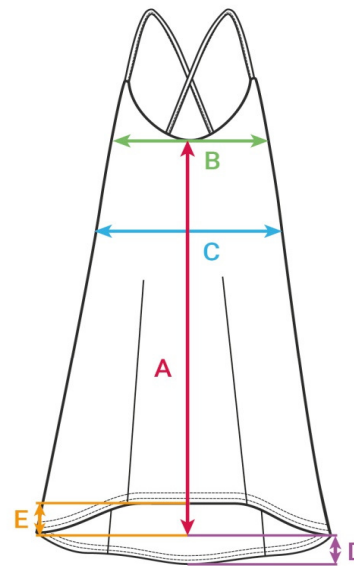

**WOMEN'S STREETWEAR**
**DRESSES**

**ASTRID - relaxed fit**

- (A) LENGTH** in cm (tolerance +/- 1,5 cm)
- (B) 1/2 CHEST CIRCUMFERENCE** in cm (tolerance +/- 1 cm)
- (C) 1/2 WAIST CIRCUMFERENCE** in cm (tolerance +/- 1 cm)
- (D) BACK DROP** in cm (tolerance +/- 0,5 cm)
- (E) FRONT DROP** in cm (tolerance +/- 0,5 cm)

	<b>S</b>	<b>M</b>	<b>L</b>	<b>XL</b>
<b>(A) LENGTH</b>	66	68	70	72
<b>(B) 1/2 CHEST CIRCUMFERENCE</b>	36	38	40	42
<b>(C) 1/2 WAIST CIRCUMFERENCE</b>	42	44	46	48
<b>(D) BACK DROP</b>	5	5	5	5
<b>(E) FRONT DROP</b>	3	3	3	3