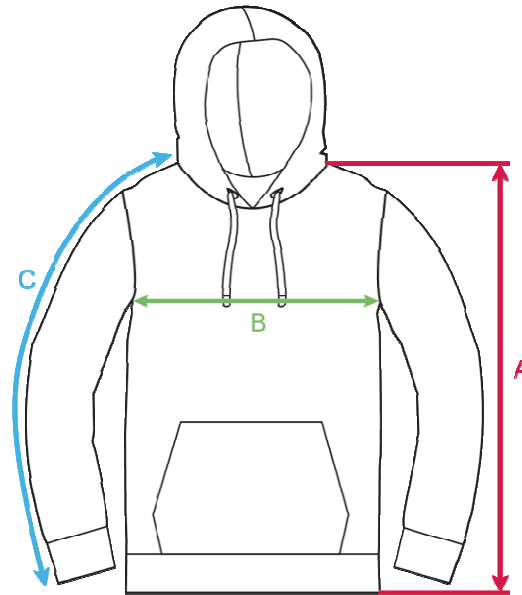

MEN'S STREETWEAR

SWEATSHIRTS

GRANT - regular fit

	S	M	L	XL	XXL
(A) LENGTH in cm (tolerance +/- 1,5 cm)	76	78	80	82	84
(B) 1/2 CHEST CIRCUMFERENCE in cm (tolerance +/- 1 cm)	54	56	58	60	62
(C) SLEEVE LENGTH ON TOP in cm (from highest point of shoulders, tolerance +/- 1 cm)	77	80	83	86	89