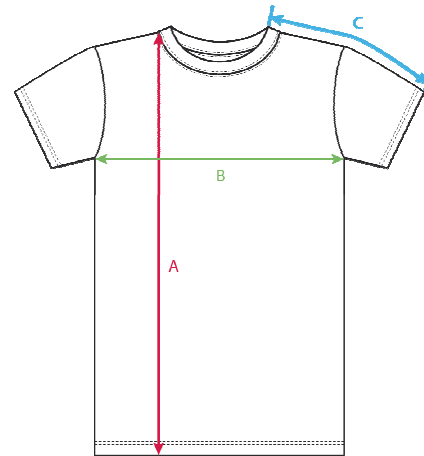

MEN'S STREETWEAR

T-SHIRTS

COCKTAIL - slim fit

(A) LENGTH in cm (tolerance +/- 1,5 cm)

(B) 1/2 CHEST CIRCUMFERENCE in cm (tolerance +/- 1 cm)

(C) SLEEVE LENGTH ON TOP in cm (from highest point of shoulders, tolerance +/- 1 cm)

| | S | M | L | XL | XXL |
|-----------------------------|----|----|----|----|-----|
| (A) LENGTH | 74 | 76 | 78 | 80 | 82 |
| (B) 1/2 CHEST CIRCUMFERENCE | 49 | 51 | 53 | 55 | 57 |
| (C) SLEEVE LENGTH ON TOP | 34 | 36 | 38 | 40 | 42 |