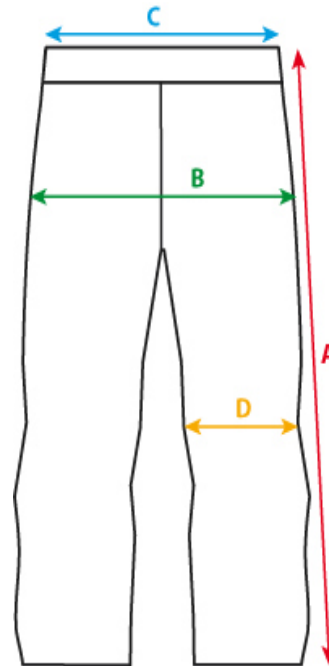

### RAFTER - regular fit

	XS	S	M	L	XL	XXL
<b>(A) LENGTH</b> in cm (tolerance +/- 1 cm)	106	109	112	115	118	121
<b>(B) 1/2 HIP CIRCUMFERENCE</b> in cm (tolerance +/- 1,5 cm)	56	58	60	62	64	66
<b>(C) 1/2 WAIST CIRCUMFERENCE</b> in cm (tolerance +/- 1 cm)	44	46	48	50	52	54
<b>(D) 1/2 KNEE CIRCUMFERENCE</b> in cm (tolerance +/- 0,5 cm)	25	26	27	28	29	30