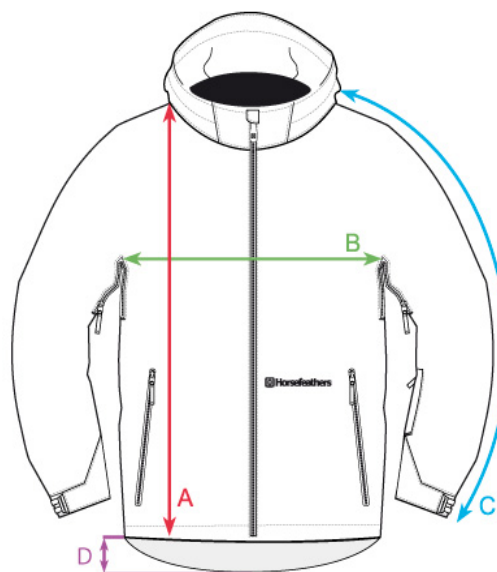

MEN'S OUTERWEAR JACKETS - URBAN MOUNTAIN

HERALD - regular fit

	S	M	L	XL	XXL
(A) LENGTH in cm (tolerance +/- 1,5 cm)	80	83	86	89	92
(B) 1/2 CHEST CIRCUMFERENCE in cm (tolerance +/- 1 cm)	59	61	63	65	67
(C) SLEEVE LENGTH ON TOP in cm (from highest point of shoulders, tolerance +/- 1 cm)	81	84	87	90	93
(D) BACK DROP in cm (tolerance +/- 0,5 cm)	3	3	3	3	3